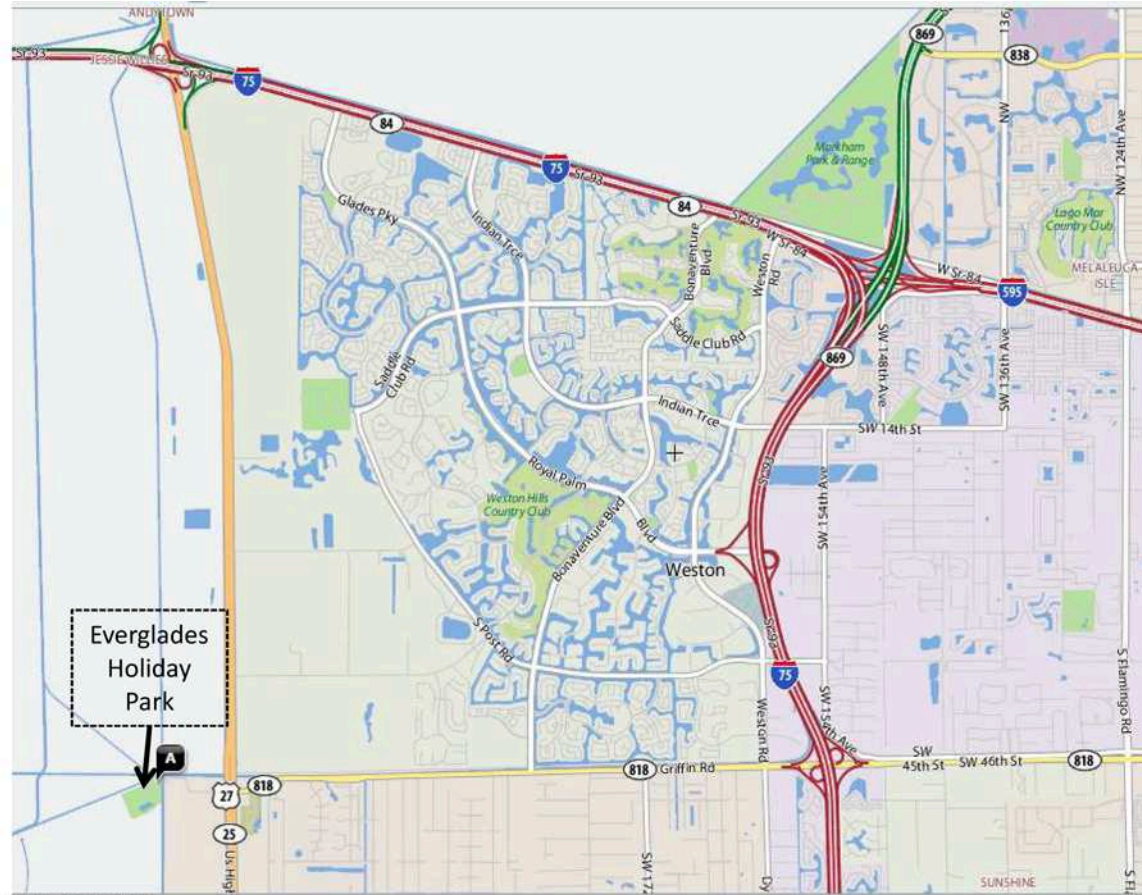

**Science Eye**  
Everglades Experience  
954-680-7977  
www.scienceeye.com

**Everglades Holiday Park**  
21940 Griffin Rd  
Ft. Lauderdale, FL 33332  
954-434-8111

Take turnpike or I-95 to 595 WEST

*Two routes to choose from, either go:*

- 1) At I-75 intersection go SOUTH to Griffin Rd WEST, cross US 27 into Everglades Holiday Park, take fork left all the way straight back to the Lab Shack
- 2) At I-75 intersection go NORTH to US 27 SOUTH, at Griffin Rd (lights) turn WEST into Everglades Holiday Park, take fork left all the way straight back to the Lab Shack